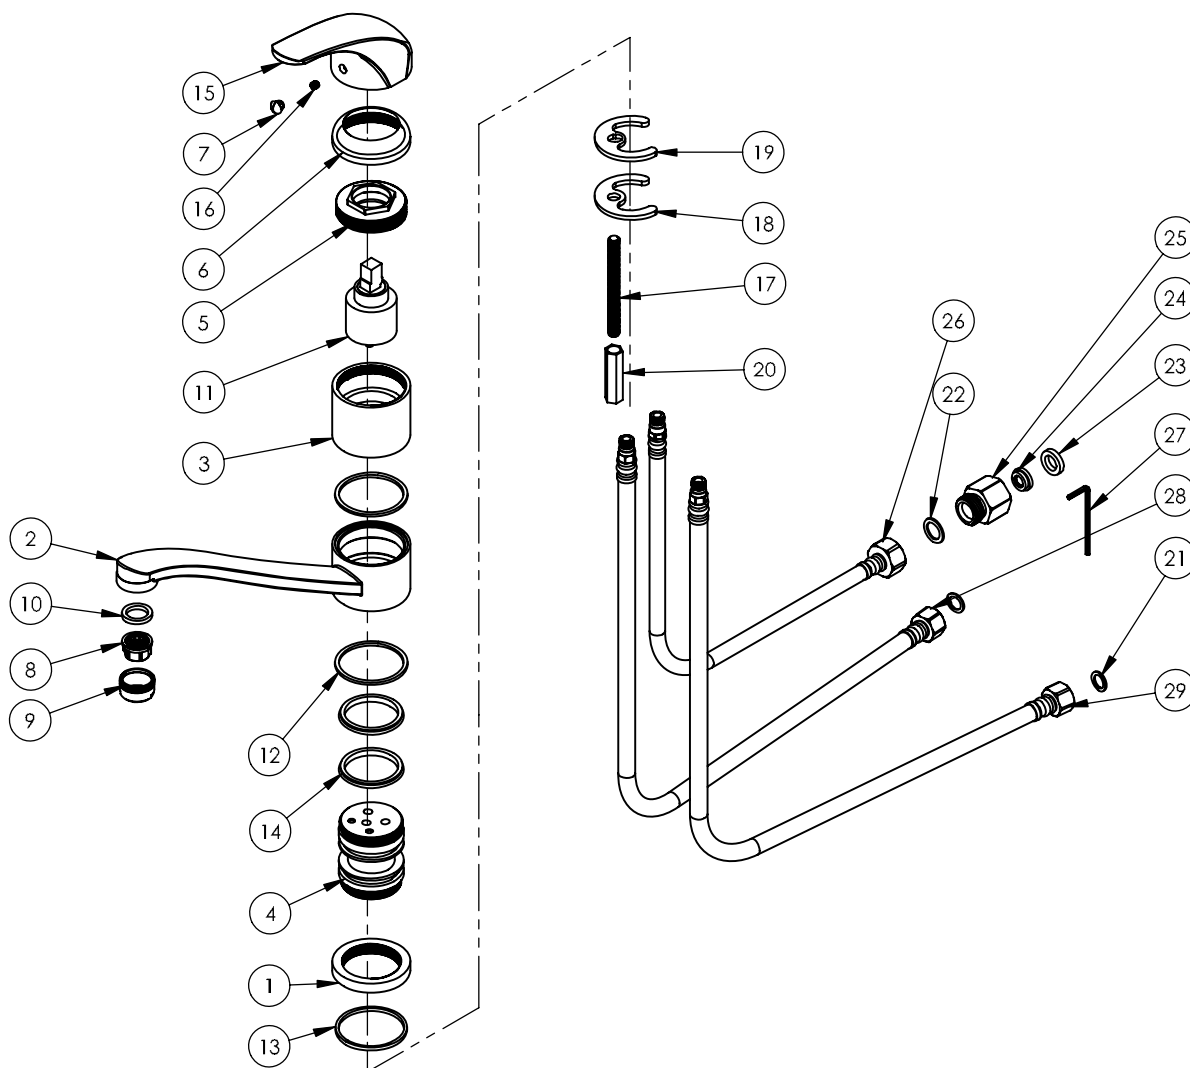

Exploded Diagram

STIEBEL ELTRON

Technik zum Wohlfühlen

MES | MEW | MES-G | MES-A

Sink Mixers For Compact Point of Use Storage Water Heater

Product Code MES | MEW | MES-G | MES-A

NUMBER	PRODUCT CODE	DESCRIPTION
11	892256	40mm MES MEW CARTRIDGE
12,13,14	892738	MAIN BODY WASHER KIT MES MEW
-	892255	CARE EXT.LEVER MES (NOT PICTURED)

NUMBER	PRODUCT CODE	DESCRIPTION
17,18,19,20	671160	FIXING KIT MES MEW
26,28,29	892258	BRAIDED HOSES X3 MES MEW MESG MESA
-	892261	36mm MES-G MES-A CARTRIDGE

STIEBEL ELTRON is committed to our policy of continual improvement, some features may have subsequently been changed or even removed. Our advisors will be happy to consult with you regarding the currently applicable equipment features. The images used in this brochure are for reference only.