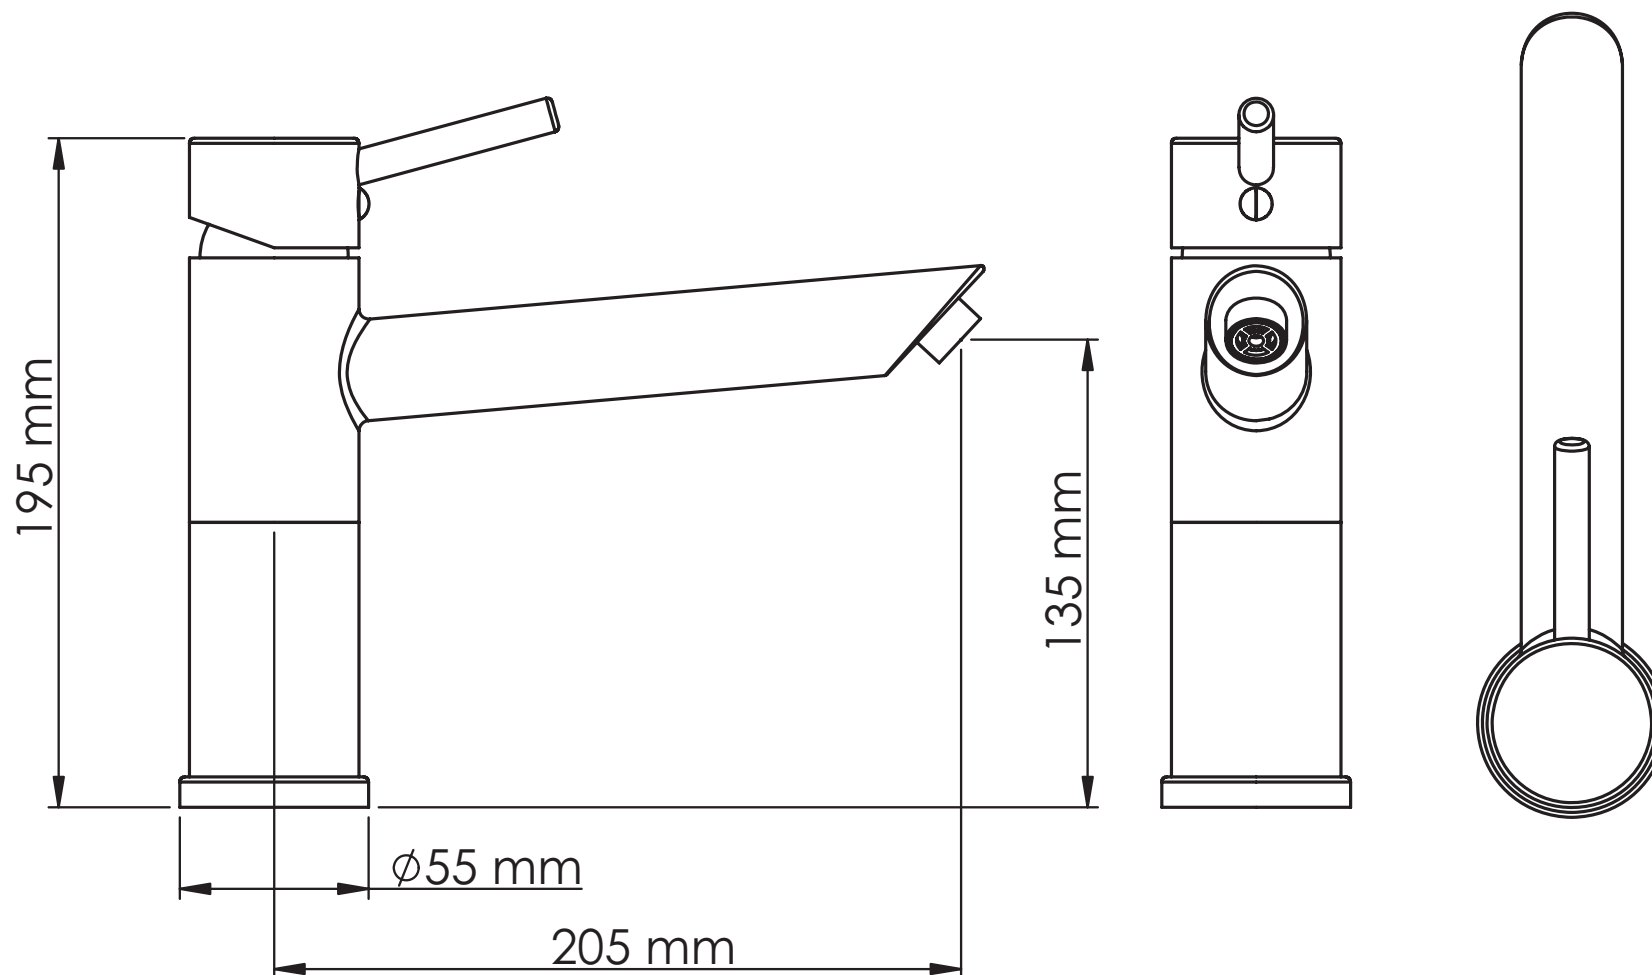

STIEBEL ELTRON

Technik zum Wohlfühlen

MES-A STRAIGHT SPOUT SINGLE LEVER SINK MIXER

SUITABLE FOR USE WITH THE SNU 5 AND SNU 10 COMPACT STORAGE SINGLE POINT OF USE WATER HEATERS.