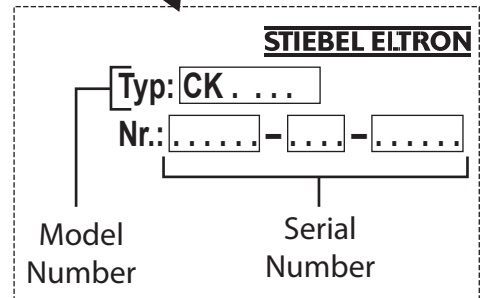

Where are the Model and Serial Numbers on the Stiebel Eltron CK & CKZ Wall Mounted Fan Assisted Heaters?

The Model Number and the Serial Numbers are located on the unit rating plate on the following models:

- » CK 20s
- » CKZ 20s

Rating Plate is situated on the side of the unit