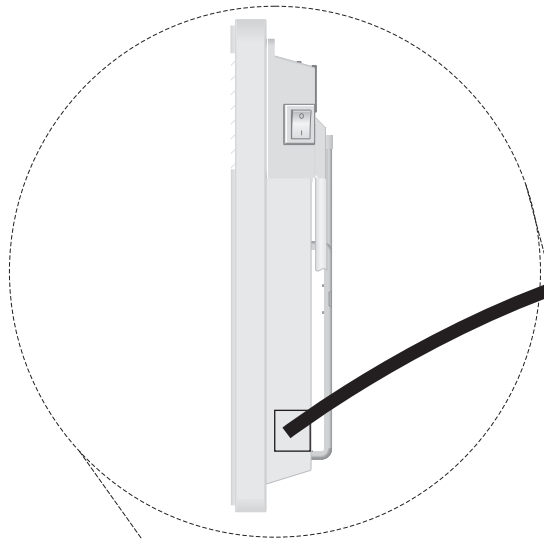

Where are the Model and Serial Numbers on the Stiebel Eltron CNS Wall Mounted Panel Heaters?

The Model Number and the Serial Numbers are located on the unit rating plate on the following models:

- » CNS 100
- » CNS 150
- » CNS 200
- » CNS 250

Rating Plate is situated on the side of the unit