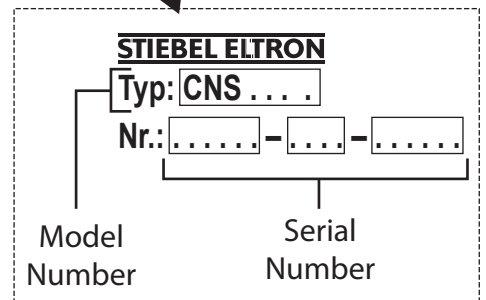

Where are the Model and Serial Numbers on the Stiebel Eltron CNS Wall Mounted Panel Heaters?

The Model Number and the Serial Numbers are located on the unit rating plate on the following models:

- » CNS 100
- » CNS 150
- » CNS 200
- » CNS 250

Rating Plate is situated on the side of the unit