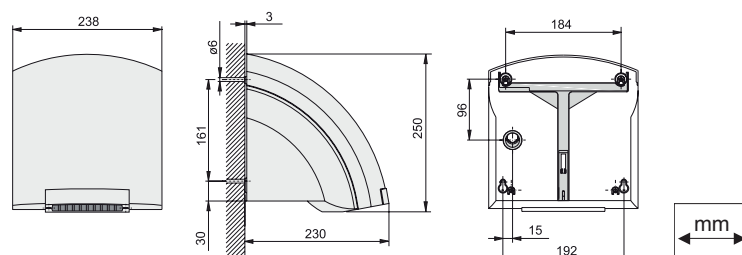

HTE 4 hand dryer

STIEBEL ELTRON is committed to our policy of continual improvement, some features may have subsequently been changed or even removed. Our advisors will be happy to consult with you regarding the currently applicable equipment features. The images used in this brochure are for reference only.