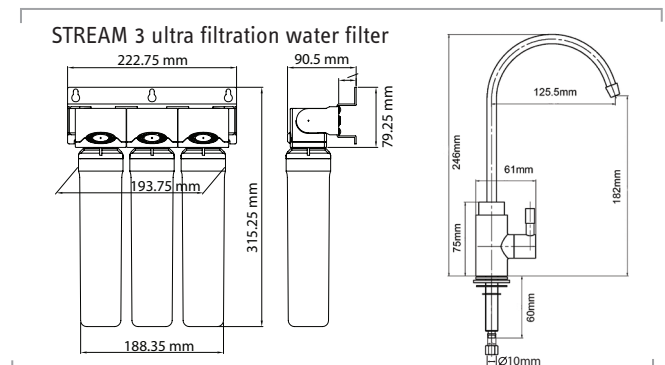

#### Plumbing installation

This water filter system must be installed in accordance with AS/NZS3500 plumbing and local regulations by a qualified person.

WATER FILTER SYSTEM	
Model number	STREAM 3
Installation requirements	AS/NZS3500 & local requirements
Type of installation	Under sink
Permissible operating pressure	350kPa
Height	315.25 mm
Width	222.75 mm
Depth	90.5 mm
Approvals	WaterMark Lic No. WMKA22044, AS/NZS3497
Pack includes: Tap x 1, manifold and cartridges x 1, 350kPa PLV x 1, Tap fixing kit x 1, Plastic tube (1.5m Ø 1/4") x 1, L connector x 1, Screws and plugs for mounting x 6, Diverter ball valve x 1 & Tube connector x 2	